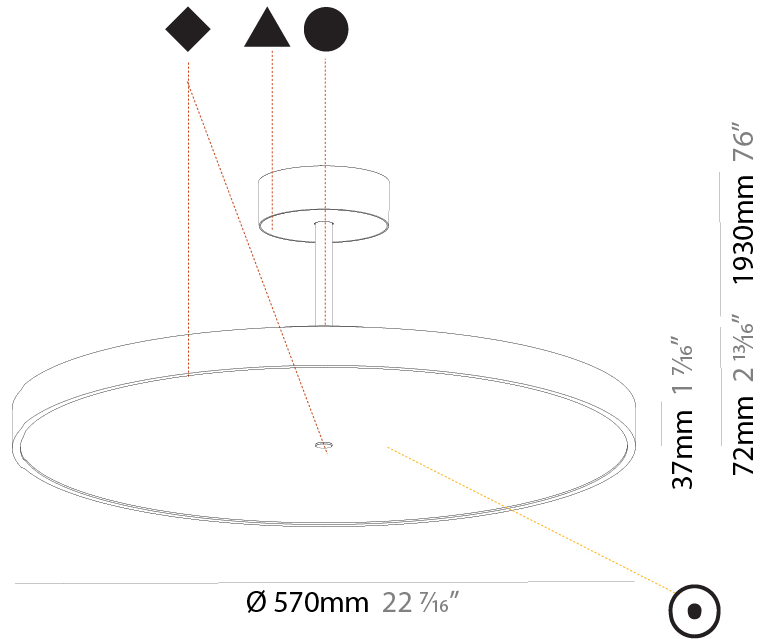

GENERAL

Series: Sign Diva Tube
Subseries: Sign Diva Tube
Brand: Prolicht
Division: Architectural
Mounting Type: Suspension
Mounting Location: Ceiling
Subcategory: Pendant

PHYSICAL

Shape: Round
Diameter (mm): 570
Diameter (in): 22 7/16
Height (mm): 72
Height (in): 2 13/16
Max. Overall Height (mm): 2002
Max. Overall Height (in): 78 13/16
Light Distribution: Direct / Indirect
Weight (kg): 8.533
Weight (lbs): 18.812
Diffuser: [PMMA - Opal](#) / [Micro-Prism](#) / [Sparkling Secret](#) / [Vintage Industrial](#)
Fixture Finish: [SSR / BKV / CWI / CRY / HAB / UFT / ITA / RUA / FTG / MYG / LOD / PUS / FRO / FUP / KIA / POP / BLS / SPG / MEY / GOH / GUM / CHC / COM / ABZ / JAG / OBR / MOS / ROR](#)
Fixture Material: [Extruded Aluminum](#) / [Steel](#)

ELECTRICAL

Lamp Type: LED (Zhaga Standard)
Input Wattage (W): 67
Dimming: [Tri-Mode (Non-Dimming and Phase Dimming (120Vac only) and 0-10V Dimming)](#)
Driver Included: Yes
Driver Location: Integrated
Driver Type: Constant Current - Universal
Driver Class: Class 2
Input Voltage (V): 120 - 277
Constant Current (MA): 350

LED

Color Temperature (°K): [2700](#) / [3000](#) / [3500](#) / [4000](#)
Max. Delivered Lumen (lm): 6632 / 6728 / 6812 / 6951
Nominal Lumen (lm): 9097 / 9229 / 9344 / 9535
CRI: >90 CRI
Lamp Life (hrs): 50000

OPTICAL

RATINGS AND CERTIFICATIONS

Certified By: Certified for North American Standards
IP rating: IP20