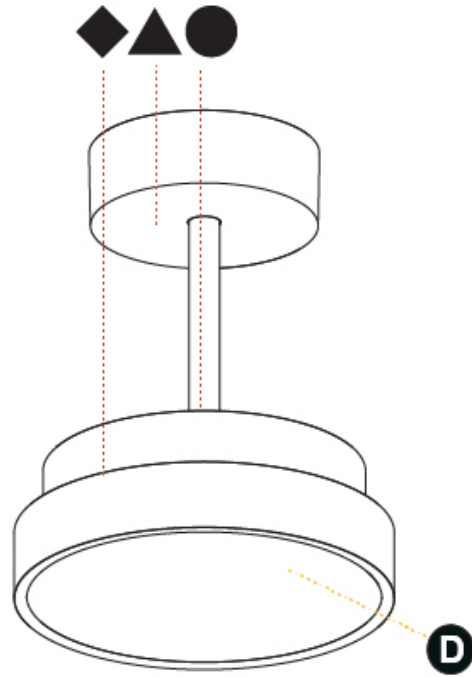

SIGN DIVA TUBE KORONA SUSPENSION

A300024-

PROJECT _____

TYPE _____

SPECIFIER _____

QUANTITY _____

DATE _____