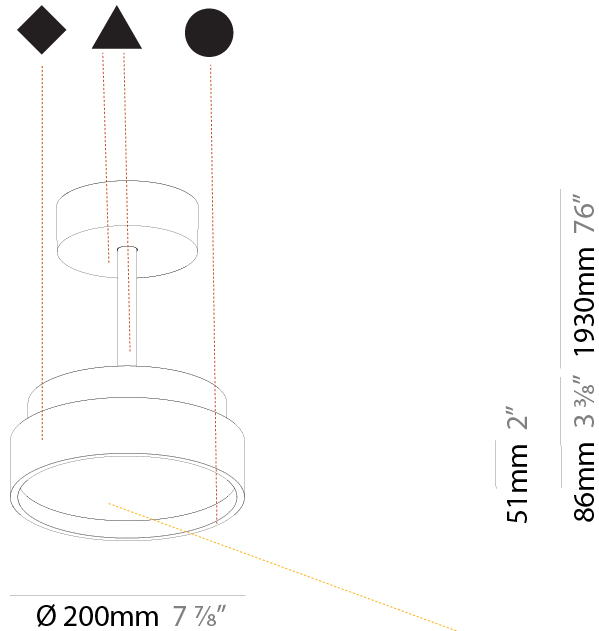

GENERAL

Series: Sign Diva Tube
Subseries: Sign Diva Tube Korona
Brand: Prolicht
Division: Architectural
Mounting Type: Suspension
Mounting Location: Ceiling
Subcategory: Pendant

PHYSICAL

Shape: Round
Diameter (mm): 200
Diameter (in): 7 7/8
Height (mm): 86
Height (in): 3 3/8
Max. Overall Height (mm): 2016
Max. Overall Height (in): 79 3/8
Light Distribution: Direct
Weight (kg): 1.789
Weight (lbs): 3.944
Diffuser: PMMA - Opal / Micro-Prism / Sparkling Secret / Vintage Industrial
Fixture Finish: SSR / BKV / CWI / CRY / HAB / UFT / ITA / RUA / FTG / MYG / LOD / PUS / FRO / FUP / KIA / POP / BLS / SPG / MEY / GOH / GUM / CHC / COM / ABZ / JAG / OBR / MOS / ROR
Fixture Material: Extruded Aluminum / Steel

ELECTRICAL

Lamp Type: LED (Zhaga Standard)
Input Wattage (W): 10
Dimming: Tri-Mode (Non-Dimming and Phase Dimming (120Vac only) and 0-10V Dimming)
Driver Included: Yes
Driver Location: Integrated
Driver Type: Constant Current - Universal
Driver Class: Class 2
Input Voltage (V): 120 - 277
Constant Current (MA): 350

LED

Color Temperature (°K): 2700 / 3000 / 3500 / 4000
Max. Delivered Lumen (lm): 836 / 895 / 903 / 921
Nominal Lumen (lm): 1280 / 1370 / 1382 / 1410
CRI: >90 CRI
Lamp Life (hrs): 50000

OPTICAL

RATINGS AND CERTIFICATIONS

Certified By: Certified for North American Standards
IP rating: IP20